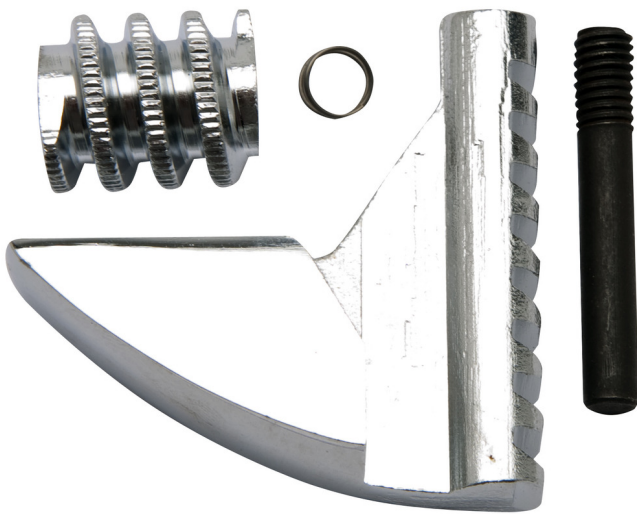

# Spare parts for adjustable wrench 250/1, 250/1A

250.1/1

프로파일

			
611978	100	4"	16
611979	150	6"	30
602070	200	8"	55
602071	250	10"	95
602072	300	12"	123

602073

380

16"

224

602069

450

18"

320

615149

600

24"

511

\* Images of products are symbolic. All dimensions are in mm, and weight in grams. All listed dimensions may vary in tolerance.