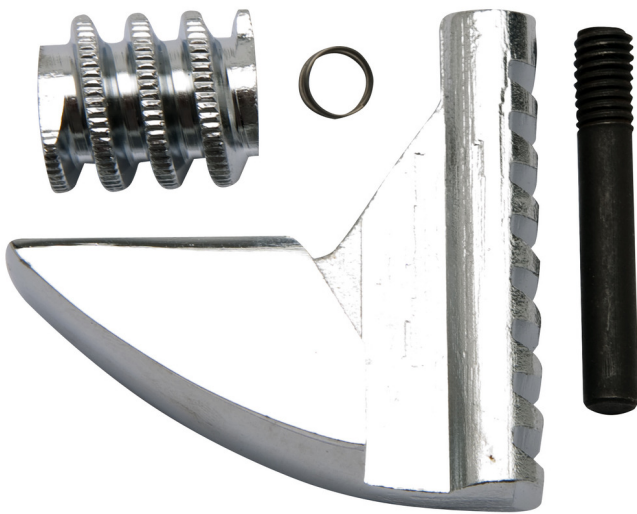

Spare parts for adjustable wrench 250/1, 250/1A

250.1/1

프로파일

			
611978	100	4"	16
611979	150	6"	30
602070	200	8"	55
602071	250	10"	95
602072	300	12"	123

602073

380

16"

224

602069

450

18"

320

615149

600

24"

511

* Images of products are symbolic. All dimensions are in mm, and weight is in grams. All listed dimensions may vary in tolerance.

안전 수칙

- 고정 조가 손상되었거나 핸들이 구부러진 렌치는 폐기하십시오.