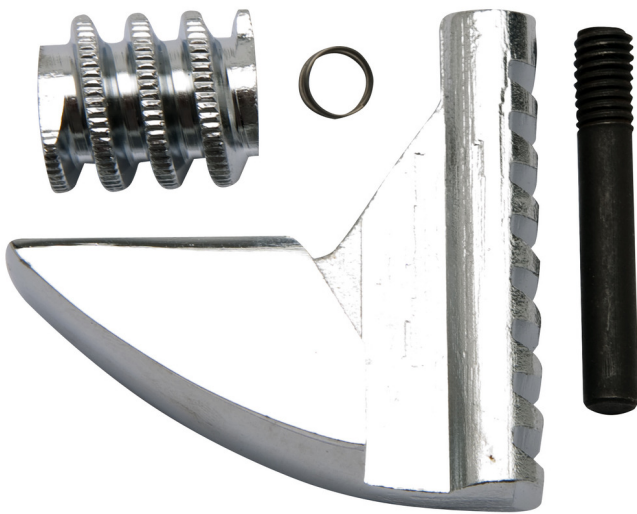

# Spare parts for adjustable wrench 250/1, 250/1A

250.1/1

프로파일

			
611978	100	4"	16
611979	150	6"	30
602070	200	8"	55
602071	250	10"	95
602072	300	12"	123

602073

380

16"

224

602069

450

18"

320

615149

600

24"

511

\* Images of products are symbolic. All dimensions are in mm, and weight is in grams. All listed dimensions may vary in tolerance.