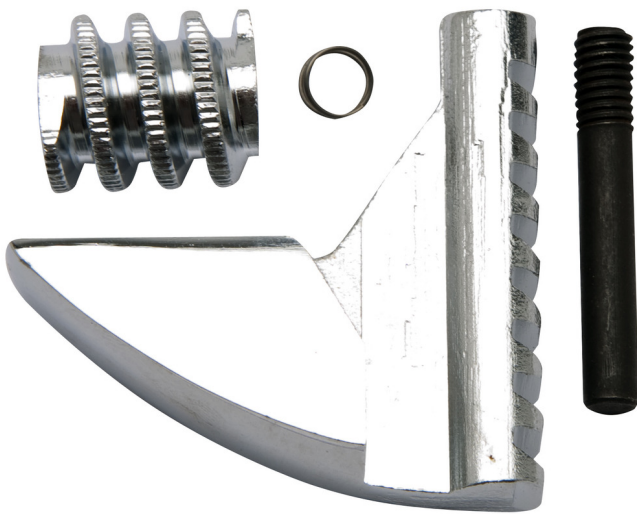

Spare parts for adjustable wrench 250/1, 250/1A

250.1/1

프로파일

			
611978	100	4"	16
611979	150	6"	30
602070	200	8"	55
602071	250	10"	95
602072	300	12"	123

602073

380

16"

224

602069

450

18"

320

615149

600

24"

511

* Images of products are symbolic. All dimensions are in mm, and weight in grams. All listed dimensions may vary in tolerance.

안전 수칙

- 고정 조가 손상되었거나 핸들이 구부러진 렌치는 폐기하십시오.