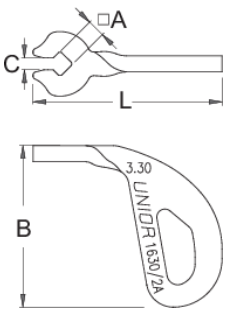

스포크 렌치

1630/2A

프로파일

616759

3.3

A

3,3

B

30

C

2,2

15

* Images of products are symbolic. All dimensions are in mm, and weight is in grams. All listed dimensions may vary in tolerance.