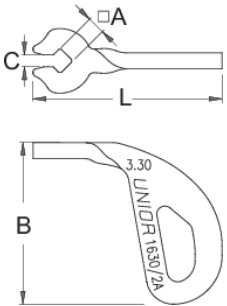

Spoke wrench

1630/2A

Profiles

616759

3.3

A

3,3

B

30

C

2,2

15

* Images of products are symbolic. All dimensions are in mm, and weight is in grams. All listed dimensions may vary in tolerance.