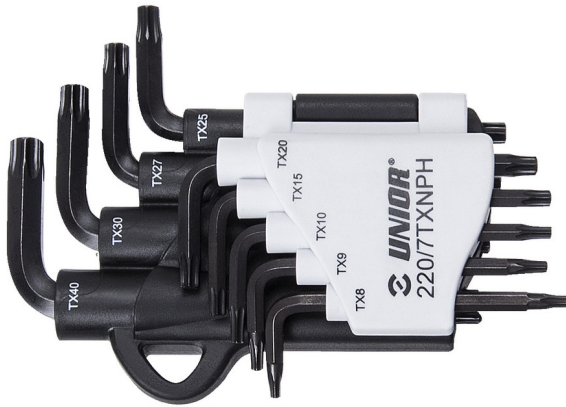

# TX 렌치 세트 (플라스틱 클립)

220/7TXNPH

## 제품 특징

세트 구성품:

- 9개 TX 프로파일 렌치(220/7TXN) 직경 TX 8, TX 9, TX 10, TX 15, TX 20, TX 25, TX 27, TX 30, TX 40

617077

TX8 - TX40

9

135

\* Images of products are symbolic. All dimensions are in mm, and weight is in grams. All listed dimensions may vary in tolerance.