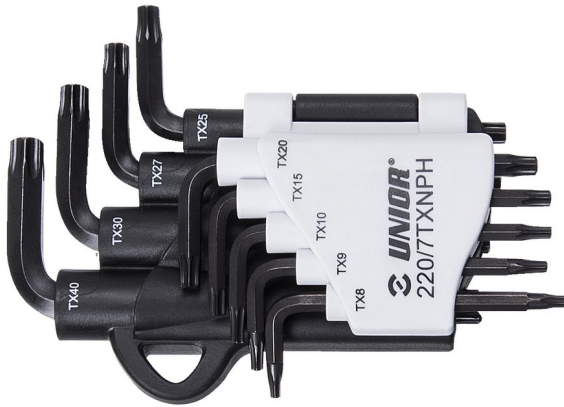

塑料夹装TX型扳手套装

220/7TXNPH

配置文件

产品属性

Set includes:

- 9x wrench with TX profile (article 220/7TXN) dim. TX 8, TX 9, TX 10, TX 15, TX 20, TX 25, TX 27, TX 30, TX 40 on plastic clip

617077

TX8 - TX40

9

135

* Images of products are symbolic. All dimensions are in mm, and weight is in grams. All listed dimensions may vary in tolerance.

用途 (pictures)

Safety (pictures)