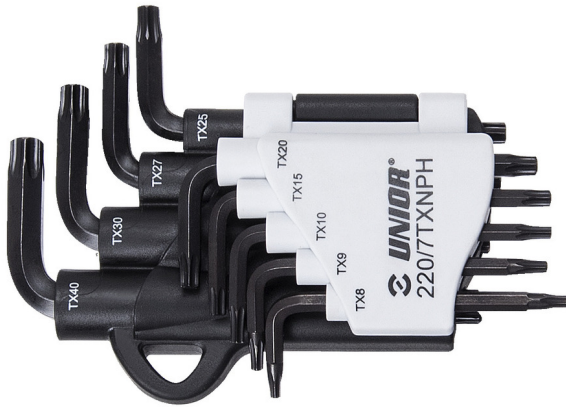

塑料夹装TX型扳手套装

220/7TXNPH

配置文件

产品属性

Set includes:

- 9x wrench with TX profile (article 220/7TXN) dim. TX 8, TX 9, TX 10, TX 15, TX 20, TX 25, TX 27, TX 30, TX 40 on plastic clip

617077

TX8 - TX40

9

135

* Images of products are symbolic. All dimensions are in mm, and weight in grams. All listed dimensions may vary in tolerance.

用途 (pictures)

Safety (pictures)