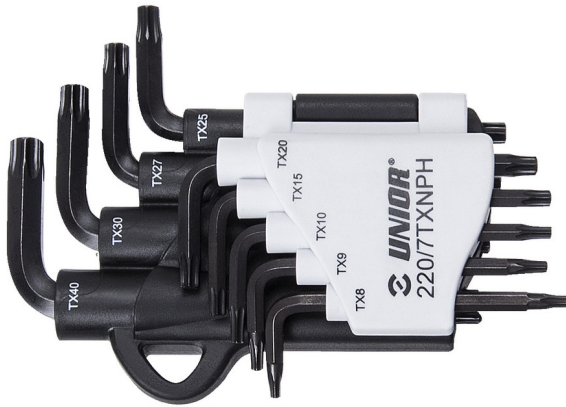

塑料夹装TX型扳手套装

220/7TXNPH

配置文件

产品属性

Set includes:

- 9x wrench with TX profile (article 220/7TXN) dim. TX 8, TX 9, TX 10, TX 15, TX 20, TX 25, TX 27, TX 30, TX 40 on plastic clip

617077

TX8 - TX40

9

135

* Images of products are symbolic. All dimensions are in mm, and weight is in grams. All listed dimensions may vary in tolerance.

用途 (pictures)

Safety (pictures)