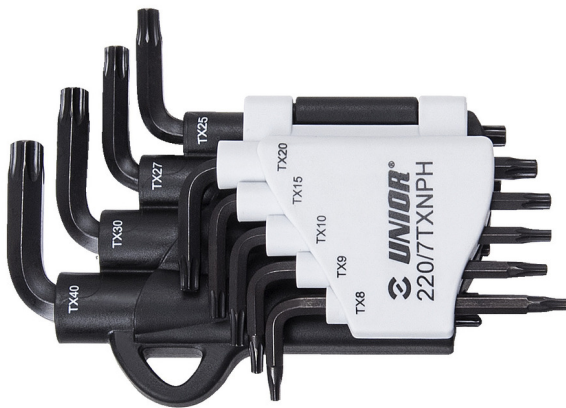

塑料夹装TX型扳手套装

220/7TXNPH

配置文件

产品属性

Set includes:

- 9x wrench with TX profile (article 220/7TXN) dim. TX 8, TX 9, TX 10, TX 15, TX 20, TX 25, TX 27, TX 30, TX 40 on plastic clip

617077

TX8 - TX40

9

135

* Images of products are symbolic. All dimensions are in mm, and weight in grams. All listed dimensions may vary in tolerance.

用途 (pictures)

Safety (pictures)