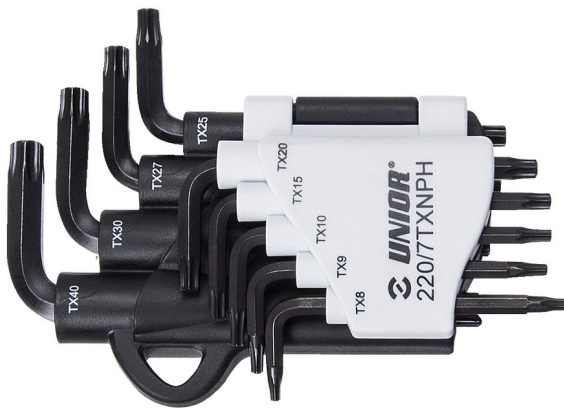

Set of wrenches with TX profile in plastic clip

220/7TXNPH

Profiles

Product features

Set includes:

- 9x wrench with TX profile (article 220/7TXN) dim. TX 8, TX 9, TX 10, TX 15, TX 20, TX 25, TX 27, TX 30, TX 40 on plastic clip

617077

TX8 - TX40

9

135

Usage (pictures)

Safety (pictures)