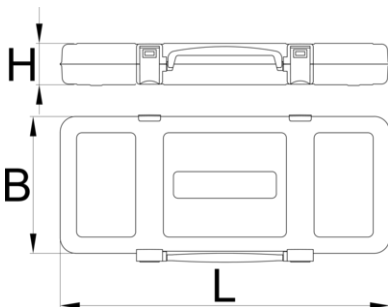

Metal box

981K1

프로파일

제품 특징

- empty tool box designed for storing and carrying of tools
- material: premium PLUS sheet metal
- coated with eco colour of Qualicoat quality standard
- box with metal handle
- integrated metal partitions
- box delivered without tool tray and tools

L

B

H

603521

670

220

100

4800

* Images of products are symbolic. All dimensions are in mm, and weight in grams. All listed dimensions may vary in tolerance.