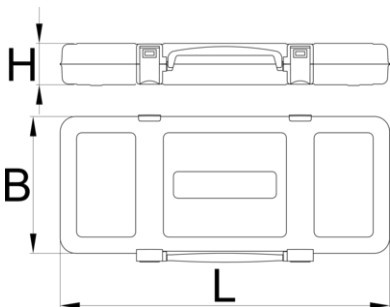

## 제품 특징

- empty tool box designed for storing and carrying of tools
- material: premium PLUS sheet metal
- coated with eco colour of Qualicoat quality standard
- box with metal handle
- integrated metal partitions
- box delivered without tool tray and tools

\* Images of products are symbolic. All dimensions are in mm, and weight in grams. All listed dimensions may vary in tolerance.