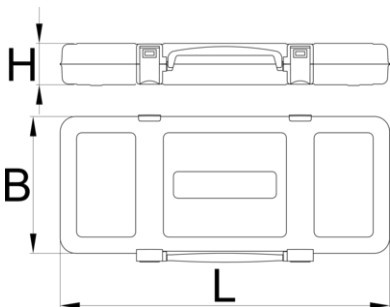

金属箱

981K1

配置文件

产品属性

- empty tool box designed for storing and carrying of tools
- 材料:金属板材
- 环保无铅镉涂层
- box with metal handle
- integrated metal partitions
- box delivered without tool tray and tools

L

B

H

603521

670

220

100

4800

* Images of products are symbolic. All dimensions are in mm, and weight in grams. All listed dimensions may vary in tolerance.