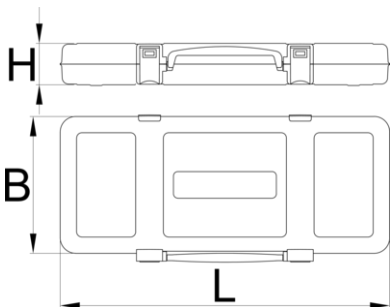

## 产品属性

- empty tool box designed for storing and carrying of tools
- 材料:金属板材
- 环保无铅镉涂层
- box with metal handle
- integrated metal partitions
- box delivered without tool tray and tools

L

B

H

603521

670

220

100

4800

\* Images of products are symbolic. All dimensions are in mm, and weight in grams. All listed dimensions may vary in tolerance.