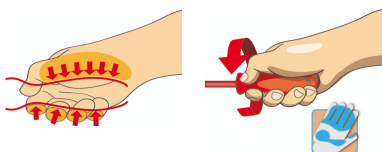

Sada izolovaných skrutkovačov TORX TBI

621CS6VDETBI

Usage

Profiles

(</sk/support/warranty>).

Product features

Set includes:

- 6x screwdriver with insulated blade VDE TBI with TX profile (article 621VDETBI) dim. TX10, TX15, TX20, TX25, TX27, TX30