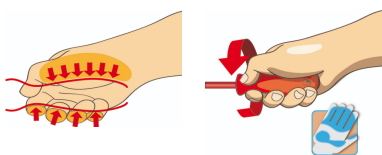

Sada izolovaných skrutkovačov IMBUS TBI

620CS6VDETBI

Usage

Product features

Set includes:

- 6x hex screwdriver with insulated blade VDE TBI (article 620VDETBI) dim. 2.5, 3, 4, 5, 6, 8

Profiles

([/sk/support/warranty](http://sk/support/warranty)).