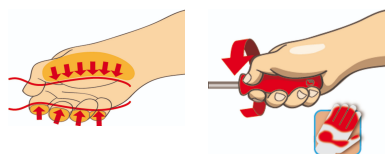

Sada izolovaných skrutkovačov + tester

603CS6TVDE

Usage

Profiles

[./sk/support/warranty](https://sk/support/warranty)

Product features

Set includes:

- 4x electrician´s screwdriver with insulated blade VDE (article 603VDE) dim. 0.8x4.0x100, 1.0x5.5x125, 1.2x6.5x150
- 2x crosstip (PH) screwdriver with insulated blade VDE (article 613VDE/TBI) dim. PH 1x80, PH 2x100
- 1x voltage tester 220 - 250 V (article 630VDE) dim. 0.5x3.0x140