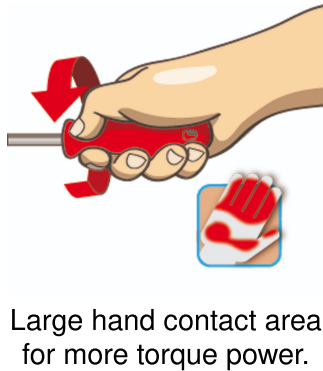

VDE螺丝刀套装

603CS6VDE

配置文件

产品属性

Set includes:

- 4x electrician's screwdriver with insulated blade VDE (article 603VDE) dim. 0.4x2.5x75, 0.8x4.0x100, 1.0x5.5x125, 1.2x6.5x150
- 2x crosstip (PH) screwdriver with insulated blade VDE (article 613VDE/TBI) dim. PH 1x80, PH 2x100

用途 (pictures)

Safety tips

- Use a screw holding screwdriver to get screws started in awkward, hard-to-reach areas.
- Use a stubby screwdriver in close quarters where a conventional screwdriver cannot be used.
- A rounded tip should be redressed with a file; make sure edges are straight.
- Screwdrivers used in the shop are best stored in a rack. This way, the proper selection of the right screwdriver can be quickly made.
- Keep the screwdriver handle clean; a greasy handle is apt to cause accidents.
- A screwdriver should never be used as pry bar. If it is overstressed in this manner, the blade might break and send a particle of steel into the operator's arm or even towards his eyes.