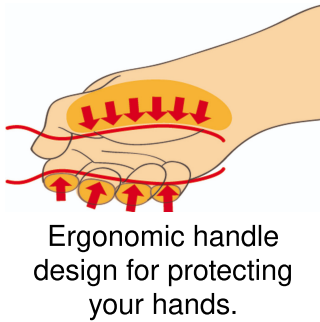

VDE螺丝刀套装

603CS6VDE

配置文件

产品属性

Set includes:

- 4x electrician's screwdriver with insulated blade VDE (article 603VDE) dim. 0.4x2.5x75, 0.8x4.0x100, 1.0x5.5x125, 1.2x6.5x150
- 2x crosstip (PH) screwdriver with insulated blade VDE (article 613VDE/TBI) dim. PH 1x80, PH 2x100

用途 (pictures)

Safety tips

- Use a screw holding screwdriver to get screws started in awkward, hard-to-reach areas.
- Use a stubby screwdriver in close quarters where a conventional screwdriver cannot be used.
- A rounded tip should be redressed with a file; make sure edges are straight.
- Screwdrivers used in the shop are best stored in a rack. This way, the proper selection of the right screwdriver can be quickly made.
- Keep the screwdriver handle clean; a greasy handle is apt to cause accidents.
- A screwdriver should never be used as pry bar. If it is overstressed in this manner, the blade might break and send a particle of steel into the operator's arm or even towards his eyes.