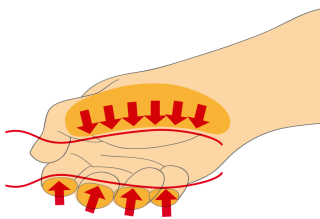

VDE螺丝刀套装

603CS6VDE

配置文件

产品属性

Set includes:

- 4x electrician's screwdriver with insulated blade VDE (article 603VDE) dim. 0.4x2.5x75, 0.8x4.0x100, 1.0x5.5x125, 1.2x6.5x150
- 2x crosstip (PH) screwdriver with insulated blade VDE (article 613VDE/TBI) dim. PH 1x80, PH 2x100

产品名称	SKU	文章	尺寸	数量
VDE螺丝刀套装	617044	603CS6VDE	-	6
VDE 绝缘一字螺丝刀		603VDE	0.4 x 2.5x75, 0.8 x 4.0x100, 1.0 x 5.5x125, 1.2 x 6.5x150	4

产品名称	SKU	文章	尺寸	数量
VDE 绝缘十字(PH)螺丝刀		613VDE	PH1x80, PH2x100	2

* Images of products are symbolic. All dimensions are in mm, and weight is in grams. All listed dimensions may vary in tolerance.

用途 (pictures)

Safety tips

- Use a screw holding screwdriver to get screws started in awkward, hard-to-reach areas.
- Use a stubby screwdriver in close quarters where a conventional screwdriver cannot be used.
- A rounded tip should be redressed with a file; make sure edges are straight.
- Screwdrivers used in the shop are best stored in a rack. This way, the proper selection of the right screwdriver can be quickly made.
- Keep the screwdriver handle clean; a greasy handle is apt to cause accidents.
- A screwdriver should never be used as pry bar. If it is overstressed in this manner, the blade might break and send a particle of steel into the operator's arm or even towards his eyes.