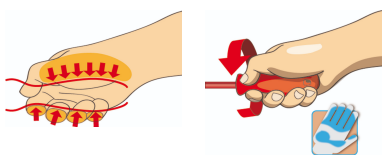

Sada izolovaných skrutkovačov + tester TBI

603CS6TVDETBI

Usage

Profiles

[_(/sk/support/warranty)](http://sk/support/warranty).

Product features

Set includes:

- 3x VDETBI electrician´s screwdriver with insulated blade (article 603VDETBI) dim. 0.8x4.0x100, 1.0x5.5x125, 1.2x6.5x150
- 2x VDETBI crosstip (PH) screwdriver with insulated blade (article 613VDETBI) dim. PH 1x80, PH 2x100
- 1x voltage tester 220 - 250 V (article 630VDE) dim. 0.5x3.0x140

Product name	SKU	Article	Dimensions	Quantity
Sada izolovaných skrutkovačov + tester TBI	617043	603CS6TVDETBI	-	6
Skrutkovač plochý izolovaný BI		603VDETBI	0.8 x 4.0x100, 1.0 x 5.5x125, 1.2 x 6.5x150	3
Skrutkovač krížový izolovaný BI		613VDETBI	PH1x80, PH2x100	2