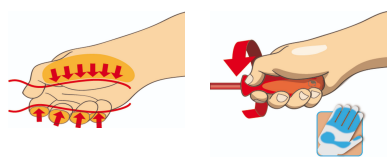

Szigetelt csavarhúzó-készlet VDE TBI markolattal

603CS6VDETBI

Használat

Profilok

Termékjellemzők

Set includes:

- 4x VDETBI electrician's screwdriver with insulated blade (article 603VDETBI) dim. 0.4x2.5x75, 0.8x4.0x100, 1.0x5.5x125, 1.2x6.5x150
- 2x VDETBI crosstip (PH) screwdriver with insulated blade (article 613VDETBI) dim. PH 1x80, PH 2x100

Termék megnevezése	SKU	Cikk	Méretek	Mennyiség
Szigetelt csavarhúzó-készlet VDE TBI markolattal	617042	603CS6VDETBI	-	6
Szigetelt lapos (SL) villanszerelő csavarhúzó VDE TBI markolattal		603VDETBI	0.4 x 2.5x75, 0.8 x 4.0x100, 1.0 x 5.5x125, 1.2 x 6.5x150	4