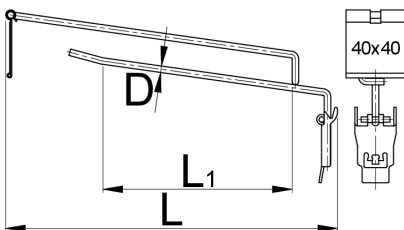

带价格标签的钩子

997.3

配置文件

产品属性

- 用于展示板、展示面板和工具柜
- 可将挂架固定在规位置
- 镀铬

617085

L1

150

L

250

D

5

1004

* Images of products are symbolic. All dimensions are in mm, and weight is in grams. All listed dimensions may vary in tolerance.