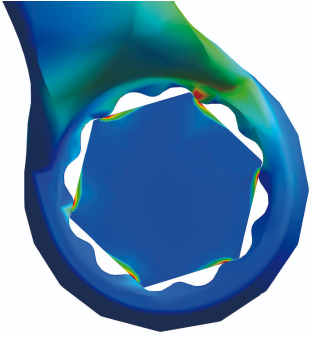

Flat ring wrench

182/2A

프로파일

제품 특징

- material: premium chrome vanadium steel
- drop forged, entirely hardened and tempered
- surface finish: trivalent chrome plated according to ISO 1456:2009
- ring part with LIFE profile
- made according to standard DIN 837 (only metric dimension)

|  |  | L | B1 | B2 | A |  |
|--|---|-----|------|------|-----|---|
| 612004 | 6 x 7 | 97 | 10 | 11.3 | 4.6 | 11 |
| 612005 | 8 x 9 | 112 | 12.7 | 14 | 5.6 | 19 |
| 612006 | 10 x 11 | 132 | 15.6 | 16.5 | 6.6 | 29 |
| 612007 | 12 x 13 | 147 | 18 | 19 | 7.6 | 44 |
| 612010 | 18 x 19 | 186 | 25.9 | 27.4 | 9.6 | 112 |

* Images of products are symbolic. All dimensions are in mm, and weight in grams. All listed dimensions may vary in tolerance.

사용법 (사진)

LIFE 프로파일