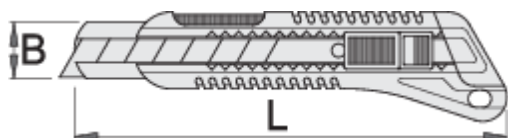

Utility knife

556A

Profiles

[\(/eng/support/warranty\).](#)

Product features

- double component handle
- 3 exchangeable snap-off blades inside the handle for 627548 and 616853
- blade from high alloy steel
- blade can only be moved with cutting block forward
- when the blade is blunt, it can be snapped off
- when the last blade has been used, the remnant of the blade can be removed by pushing cutting block forward

	L	B	
627548	130	9	39
616853	160	18	99
627549	190	25	113

Retail packaging

Barcode	MA	MB	MC	Icon
627548				
616853	210	58	22,5	
627549				

Transport packaging

Barcode	Icon	TA	TB	TC	Icon
627548					
616853	4	95	240	64	
627549					