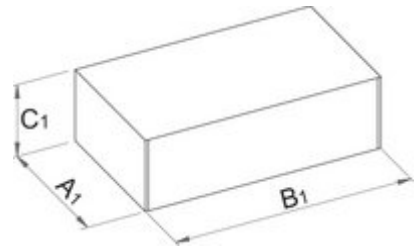

Utility knife

556A

Profiles

[\(/eng/support/warranty\).](#)

Product features

- double component handle
- 3 exchangeable snap-off blades inside the handle for 627548 and 616853
- blade from high alloy steel
- blade can only be moved with cutting block forward
- when the blade is blunt, it can be snapped off
- when the last blade has been used, the remnant of the blade can be removed by pushing cutting block forward

	L	B	
627548	130	9	39
616853	160	18	99
627549	190	25	113

Retail packaging

Barcode	MA	MB	MC	Icon
627548				
616853	210	58	22,5	
627549				

Transport packaging

Barcode	Icon	TA	TB	TC	Icon
627548					
616853	4	95	240	64	
627549					