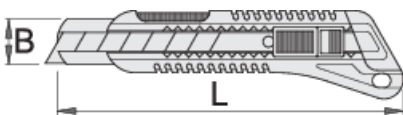

L	B	
627548	130	9	39
616853	160	18	99
627549	190	25	113

* Afbeeldingen van producten zijn symbolisch. Alle afmetingen zijn in mm, en het gewicht in grammen. Alle vermelde afmetingen kunnen variëren in tolerantie.