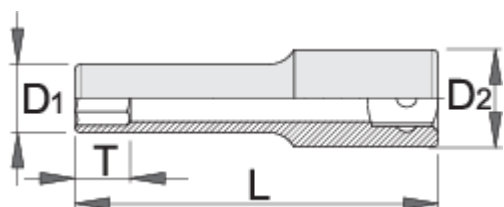

Socket 1/4", long type, 6 point

188/2L6p

Profiles

Premium Flex

[./eng/about-](#)

[us/materials\).](#)

[./eng/support/warranty\).](#)

Product features

- material: premium flex chrome vanadium steel
- drop forged, entirely hardened and tempered
- surface finish: chrome plated according to ISO 1456:2009
- made according to standard ISO 2725-1 (only metric dimension)

Standards

ISO 2725 - 1

		L	D1	D2	T	
618697	3.2	50	6	12	8	20
616881	4	50	6.8	11.9	5	20
616882	4.5	50	7.1	11.9	5	20

		L	D1	D2	T		
616883	5	50	8	11.9	5	20	
616884	5.5	50	8.3	11.9	5	20	
616885	6	50	9.3	11.9	8	20	
616886	7	50	10.5	11.9	8	31	
616887	8	50	11.9	11.9	8	71	
616888	9	50	13.1	13.1	11	71	
616889	10	50	14.5	14.5	11	71	
616890	11	50	15.8	15.8	11	71	
616891	12	50	16.8	16.8	13	71	
616892	13	50	17.8	17.8	13	71	
616893	14	50	19.6	19.6	16	71	
616897	9/32"	50	10.5	11.9	5	71	1
616898	5/16"	50	10.5	11.9	5	71	1