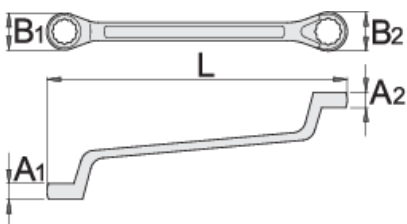

## Product attributen

- materiaal: premium chroom vanadium staal
- drop forged, entirely hardened and tempered
- surface finish: trivalent chrome plated according to ISO 1456:2009
- gepolijste kop
- ring part with LIFE profile
- made according to standard ISO 10104 (only metric dimension)
- made according to standard DIN 838