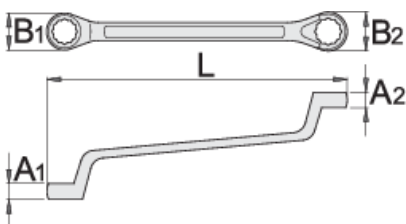

Product attributen

- material: premium chrome vanadium steel
- drop forged, entirely hardened and tempered
- surface finish: trivalent chrome plated according to ISO 1456:2009
- polished head
- ring part with LIFE profile
- made according to standard ISO 10104 (only metric dimension)
- made according to standard DIN 838