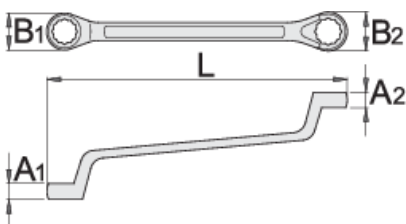

Offset ring wrench

180/1

Profiles

Standards

ISO 10104

Product features

- material: premium chrome vanadium steel
- drop forged, entirely hardened and tempered
- surface finish: trivalent chrome plated according to ISO 1456:2009
- polished head
- ring part with LIFE profile
- made according to standard ISO 10104 (only metric dimension)
- made according to standard DIN 838