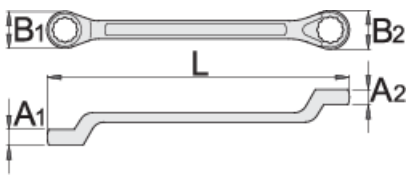

脚手架梅花扳手

179/2

配置文件

产品属性

- 材料：铬钒钢
- 落锻，完全淬火与回火
- 表面处理：根据ISO 1456:2009标准镀铬
- 用于组装脚手架

		L	B1	B2	A1	A2	
605042	21 x 22	316	34	35	17	17	657

* Images of products are symbolic. All dimensions are in mm, and weight in grams. All listed dimensions may vary in tolerance.