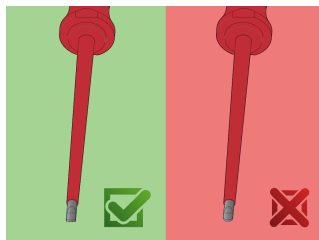

+	C	L	D	U
616402	PZ 1	25	85	4.5	37
616403	PZ 2	25	85	6	41

* Afbeeldingen van producten zijn symbolisch. Alle afmetingen zijn in mm en gewicht in gram. Alle vermelde afmetingen kunnen variëren in tolerantie.

Veiligheidstips

- Use a screw holding screwdriver to get screws started in awkward, hard-to-reach areas.
- Use a stubby screwdriver in close quarters where a conventional screwdriver cannot be used.
- A rounded tip should be redressed with a file; make sure edges are straight.
- Screwdrivers used in the shop are best stored in a rack. This way, the proper selection of the right screwdriver can be quickly made.
- Keep the screwdriver handle clean; a greasy handle is apt to cause accidents.
- A screwdriver should never be used as pry bar. If it is overstressed in this manner, the blade might break and send a particle of steel into the operator's arm or even towards his eyes.

- Don't use pliers on the handle of a screwdriver to get extra turning power. A wrench should only be used on the square shank or bolster of a screwdriver that is especially designed for that purpose.
- Don't expose a screwdriver blade to excessive heat as it may reduce the hardness of the blade.
- Don't use a screwdriver with a split or broken handle.
- Don't use a regular screwdriver to check a storage battery or to determine if an electrical circuit is live.

Veiligheid (Afbeeldingen)

Veelgestelde vragen

Can you hit the screwdriver?

No, you should not hit the screwdriver.

Can a screwdriver with a PH tip be used for PZ cross head screws?

Its use is not recommended as this can cause damage to the screw.