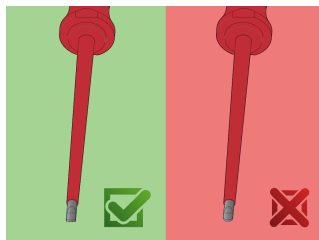

616371	PH 2	100	210	6	10	94
616372	PH 3	150	270	8	13	154

* Le immagini dei prodotti sono puramente simboliche. Tutte le dimensioni sono in mm, peso in grammi.

Safety tips

- Use a screw holding screwdriver to get screws started in awkward, hard-to-reach areas.
- Use a stubby screwdriver in close quarters where a conventional screwdriver cannot be used.
- A rounded tip should be redressed with a file; make sure edges are straight.
- Screwdrivers used in the shop are best stored in a rack. This way, the proper selection of the right screwdriver can be quickly made.
- Keep the screwdriver handle clean; a greasy handle is apt to cause accidents.
- A screwdriver should never be used as pry bar. If it is overstressed in this manner, the blade might break and send a particle of steel into the operator's arm or even towards his eyes.

- Don't use pliers on the handle of a screwdriver to get extra turning power. A wrench should only be used on the square shank or bolster of a screwdriver that is especially designed for that purpose.
- Don't expose a screwdriver blade to excessive heat as it may reduce the hardness of the blade.
- Don't use a screwdriver with a split or broken handle.
- Don't use a regular screwdriver to check a storage battery or to determine if an electrical circuit is live.

Safety (pictures)

Frequently asked questions

Can you hit the screwdriver?

No, you should not hit the screwdriver.

Can a screwdriver with a PH tip be used for PZ cross head screws?

Its use is not recommended as this can cause damage to the screw.