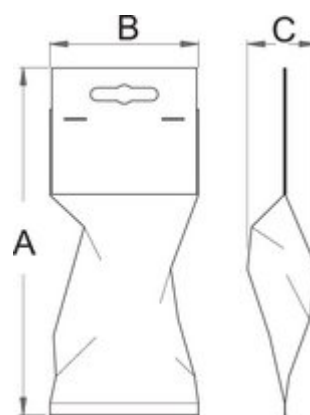

hrot pre 642A

642.1A

Profiles

[_\(/sk/support/warranty\)](https://uniortools.com/sk/support/warranty)

616811

10

Retail packaging

MB