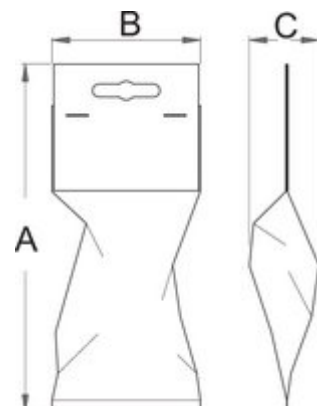

Set of spare parts for 197.1/1

197.11

Profielen

[_\(/be/support/warranty\).](https://be.support.warranty)

616806

11

495

Retail verpakking

	MA	MB	MC	
616806	150	150	43,5	495

Transport verpakking

		TA	TB	TC	
616806	1				