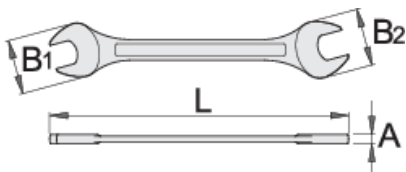

## Product attributen

- materiaal: premium chroom vanadium staal
- in matrijs gesmeed, volledig gehard en getemperd
- surface finish: trivalent chrome plated according to ISO 1456:2009
- gepolijste kop
- made according to standard ISO 10102 (only metric dimension)
- head of the wrench under 15°