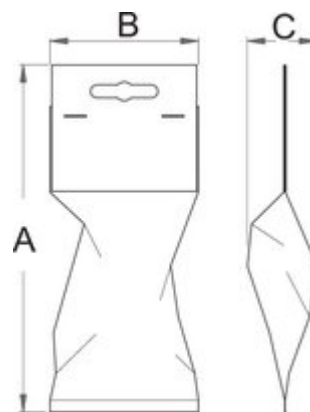

Hexagonal wrench for Suntour and RST forks

1703/2

Barcode	S1	S2	S3	L	C	Icon
623259	5	6	10	350	25	210

Retail packaging

Barcode	MA	MB	MC	Icon
623259	430	80	10	225

Transport packaging

Barcode	Icon	TA	TB	TC	Icon
623259	1				