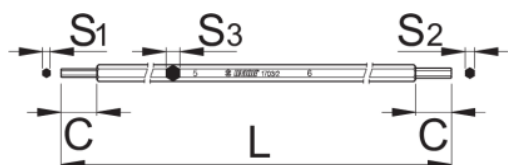

Hexagonal wrench for Suntour and RST forks

1703/2

Barcode	S1	S2	S3	L	C	Icon
623259	5	6	10	350	25	210

Retail packaging

Barcode	MA	MB	MC	Icon
623259	430	80	10	225

Transport packaging

Barcode	Icon	TA	TB	TC	Icon
623259	1				