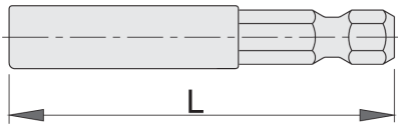

批头转接头E6，3 (1/4")

6715E6,3

配置文件

				
624053	E6.3(1/4")	50	18	
603028	E6.3 (1/4")	75	32	Till end of stock

* Images of products are symbolic. All dimensions are in mm, and weight in grams. All listed dimensions may vary in tolerance.