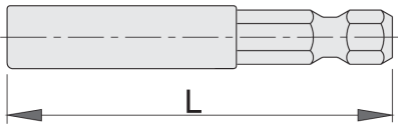

批头转接头E6，3 (1/4")

6715E6,3

配置文件

			
624053	E6.3(1/4")	50	18
603028	E6.3 (1/4")	75	32

* Images of products are symbolic. All dimensions are in mm, and weight in grams. All listed dimensions may vary in tolerance.