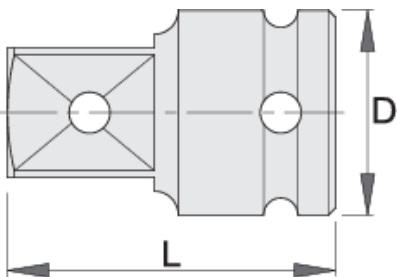

Impact adaptor 1.1/2"

234.7/4

프로파일

제품 특징

- material: premium flex chrome vanadium steel
- drop forged, entirely hardened and tempered
- surface finish: phosphated to standard ISO 9717

616800

1.1/2" - 1"

86

100

2203

* Images of products are symbolic. All dimensions are in mm, and weight is in grams. All listed dimensions may vary in tolerance.

안전 (사진)