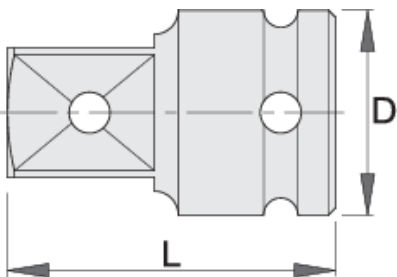

Impact adaptor 1.1/2"

234.7/4

프로파일

제품 특징

- material: premium flex chrome vanadium steel
- drop forged, entirely hardened and tempered
- surface finish: phosphated to standard ISO 9717

616800

1.1/2" - 1"

86

100

2203

* Images of products are symbolic. All dimensions are in mm, and weight in grams. All listed dimensions may vary in tolerance.

안전 (사진)