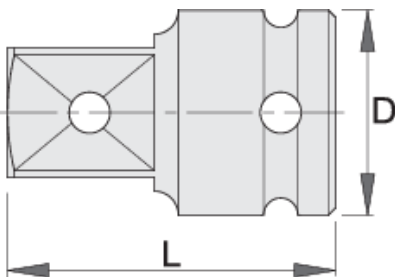

Impact adaptor 1.1/2"

234.7/4

프로파일

제품 특징

- material: premium flex chrome vanadium steel
- drop forged, entirely hardened and tempered
- surface finish: phosphated to standard ISO 9717

616800

1.1/2" - 1"

86

100

2203

* Images of products are symbolic. All dimensions are in mm, and weight in grams. All listed dimensions may vary in tolerance.

안전 (사진)