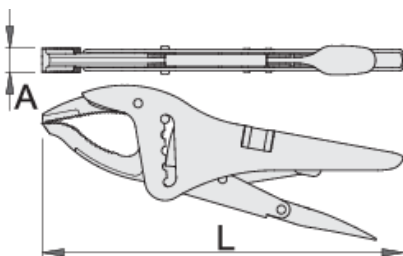

Wheel and rack grip pliers

434/3D

프로파일

제품 특징

- jaws drop forged from premium plus carbon steel, entirely hardened and tempered
- handles made from sheet metal
- surface finish: nickel plated
- screw chrome plated

* Images of products are symbolic. All dimensions are in mm, and weight in grams. All listed dimensions may vary in tolerance.

사용법 (사진)