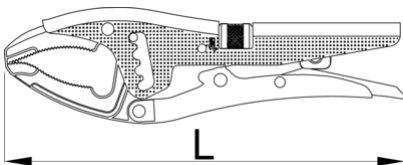

Wheel and rack grip pliers

434/3C

프로파일

제품 특징

- jaws drop forged from premium plus carbon steel, entirely hardened and tempered
- handles made from sheet metal
- surface finish: nickel plated
- screw chrome plated

* Images of products are symbolic. All dimensions are in mm, and weight in grams. All listed dimensions may vary in tolerance.

사용법 (사진)