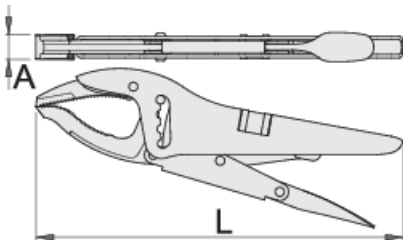

Wheel and rack grip pliers

434/3C

프로파일

제품 특징

- jaws drop forged from premium plus carbon steel, entirely hardened and tempered
- handles made from sheet metal
- surface finish: nickel plated
- screw chrome plated

616723

L

250

A

16

O_{max}

80

615

* Images of products are symbolic. All dimensions are in mm, and weight in grams. All listed dimensions may vary in tolerance.

사용법 (사진)