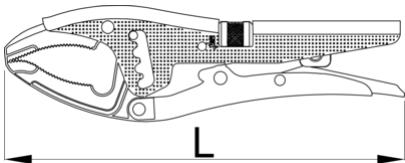

Wheel and rack grip pliers

434/3C

프로파일

제품 특징

- jaws drop forged from premium plus carbon steel, entirely hardened and tempered
- handles made from sheet metal
- surface finish: nickel plated
- screw chrome plated

* Images of products are symbolic. All dimensions are in mm, and weight is in grams. All listed dimensions may vary in tolerance.

사용법 (사진)