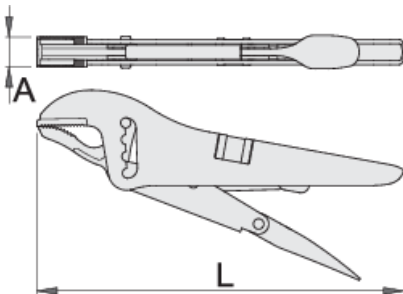

Wheel and rack grip pliers

434/3B

프로파일

제품 특징

- jaws drop forged from premium plus carbon steel, entirely hardened and tempered
- handles made from sheet metal
- surface finish: nickel plated
- screw chrome plated

* Images of products are symbolic. All dimensions are in mm, and weight in grams. All listed dimensions may vary in tolerance.

사용법 (사진)