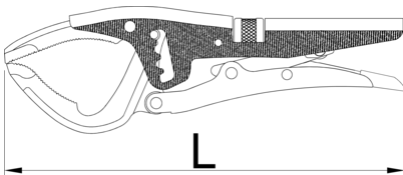

Wheel and rack grip pliers

434/3A

프로파일

제품 특징

- jaws drop forged from premium plus carbon steel, entirely hardened and tempered
- handles made from sheet metal
- surface finish: nickel plated
- screw chrome plated

616721

L

270

A

16

Omax

120

695

* Images of products are symbolic. All dimensions are in mm, and weight is in grams. All listed dimensions may vary in tolerance.

사용법 (사진)