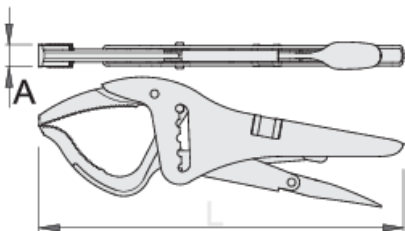

Wheel and rack grip pliers

434/3A

프로파일

제품 특징

- jaws drop forged from premium plus carbon steel, entirely hardened and tempered
- handles made from sheet metal
- surface finish: nickel plated
- screw chrome plated

616721

L

270

A

16

O_{max}

120

695

* Images of products are symbolic. All dimensions are in mm, and weight in grams. All listed dimensions may vary in tolerance.

사용법 (사진)