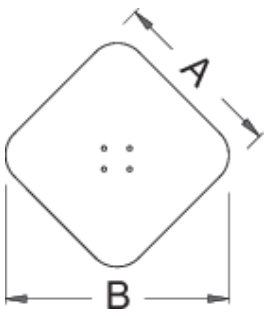

# Fixed plate for 1693C

1693.4C

Profiles

---

623232

B

905

A

700

45200

\* Images of products are symbolic. All dimensions are in mm, and weight in grams. All listed dimensions may vary in tolerance.