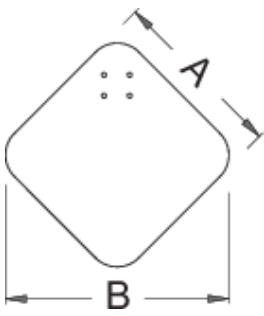

# Fixed plate for 1693B

1693.4B

Profiles

---

623231

B

726

A

572

30000

\* Images of products are symbolic. All dimensions are in mm, and weight is in grams. All listed dimensions may vary in tolerance.