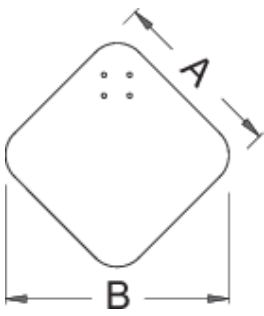

# Fixed plate for 1693B

1693.4B

Profiles

---

623231

B

726

A

572

30000

\* Images of products are symbolic. All dimensions are in mm, and weight in grams. All listed dimensions may vary in tolerance.