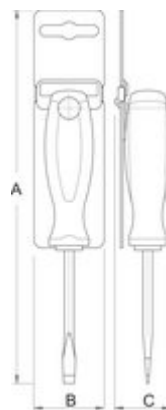

# Tap handle

1695/4BI

## Product attributes

- Tap handle is used with pedal taps - 1695.1AR, 1695.1AL, 1695.1 and 1695.2.
- Long handles enables precise and easy use.

623190

515

## Retail packaging

623190

MA

425

MB

58

MC

40