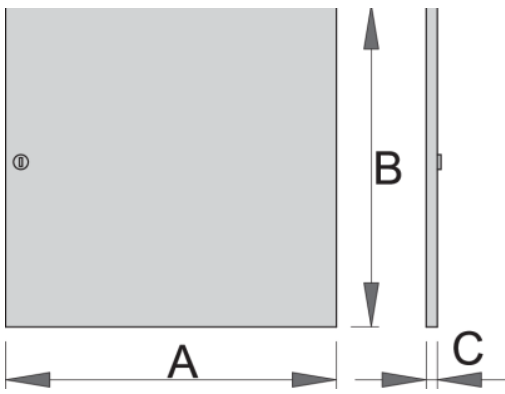

Door for 940H2

940.2H2

Product attributes

- material: premium sheet metal
- coated with eco colour of Qualicoat quality standard

Barcode	L	B	C	Icon
622882	310	725	20	1980

Retail packaging

Barcode	MA	MB	MC	Icon
622882	310	725	20	1900

Transport packaging

Barcode	Icon	TA	TB	TC	Icon
622882	1				