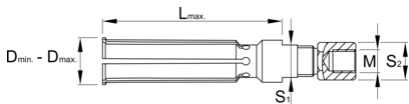

Expandable collet for 689/5BI

689.1/5

프로파일

|  | D↓ | D↑ | M | L↑ | S1 | S2 |  |
|--|-----|----|-----|-----|----|----|---|
| 623089 | 6,5 | 8 | M12 | 54 | 11 | 14 | 38 |
| 623090 | 10 | 12 | M12 | 56 | 11 | 14 | 53 |
| 623091 | 12 | 15 | M12 | 62 | 11 | 14 | 65 |
| 623092 | 17 | 20 | M12 | 70 | 14 | 14 | 125 |
| 623093 | 22 | 28 | M12 | 90 | 17 | 17 | 269 |
| 623094 | 30 | 36 | M12 | 100 | 22 | 22 | 525 |
| 629562 | 40 | 50 | M14 | 110 | 27 | 26 | 820 |
| 629563 | 50 | 60 | M14 | 110 | 27 | 26 | 1230 |

* Images of products are symbolic. All dimensions are in mm, and weight is in grams. All listed dimensions may vary in tolerance.