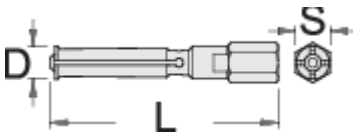

Expandable collet for 689/5BI

689.1/5

Profiles

	D''	L	S	
623089	6,5 - 8	81	14	38
623090	10 - 12	83	14	53
623091	12 - 15	92	14	65
623092	17 - 20	102,5	14	125
623093	22 - 28	125	17	269
623094	30 - 36	140	22	525

* Images of products are symbolic. All dimensions are in mm, and weight in grams. All listed dimensions may vary in tolerance.