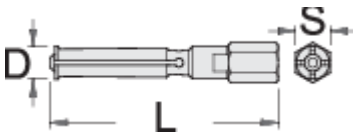

Arm for 689/2BI

689.1/4

Profiles

	D"	L	S	
623089	6,5 - 8	81	14	38
623090	10 - 12	83	14	53
623091	12 - 15	92	14	65
623092	17 - 20	102,5	14	125
623093	22 - 28	125	17	269
623094	30 - 36	140	22	525

* Images of products are symbolic. All dimensions are in mm, and weight in grams. All listed dimensions may vary in tolerance.