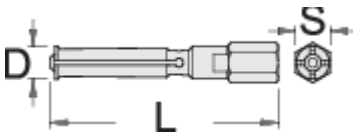

Expandable collet for 689/5BI

689.1/5

Profiles

	D"	L	S	
623089	6,5 - 8	81	14	38
623090	10 - 12	83	14	53
623091	12 - 15	92	14	65
623092	17 - 20	102,5	14	125
623093	22 - 28	125	17	269
623094	30 - 36	140	22	525

* Images of products are symbolic. All dimensions are in mm, and weight in grams. All listed dimensions may vary in tolerance.