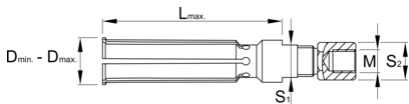

689/2BI拉爪

689.1/5

配置文件

	D↓	D↑	M	L↑	S1	S2	
623089	6,5	8	M12	54	11	14	38
623090	10	12	M12	56	11	14	53
623091	12	15	M12	62	11	14	65
623092	17	20	M12	70	14	14	125
623093	22	28	M12	90	17	17	269
623094	30	36	M12	100	22	22	525
629562	40	50	M14	110	27	26	820
629563	50	60	M14	110	27	26	1230

* Images of products are symbolic. All dimensions are in mm, and weight is in grams. All listed dimensions may vary in tolerance.