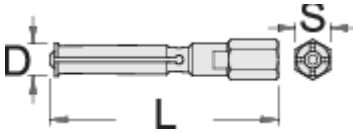

Arm for 689/2BI

689.1/4

Profiles

	D"	L	S	
623089	6,5 - 8	81	14	38
623090	10 - 12	83	14	53
623091	12 - 15	92	14	65
623092	17 - 20	102,5	14	125
623093	22 - 28	125	17	269
623094	30 - 36	140	22	525

* Images of products are symbolic. All dimensions are in mm, and weight in grams. All listed dimensions may vary in tolerance.