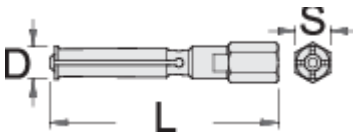

Expandable collet for 689/5BI

689.1/5

Profiles

| Barcode | D" | L | S | Weight |
|---------|---------|-------|----|--------|
| 623089 | 6,5 - 8 | 81 | 14 | 38 |
| 623090 | 10 - 12 | 83 | 14 | 53 |
| 623091 | 12 - 15 | 92 | 14 | 65 |
| 623092 | 17 - 20 | 102,5 | 14 | 125 |
| 623093 | 22 - 28 | 125 | 17 | 269 |
| 623094 | 30 - 36 | 140 | 22 | 525 |

* Images of products are symbolic. All dimensions are in mm, and weight in grams. All listed dimensions may vary in tolerance.