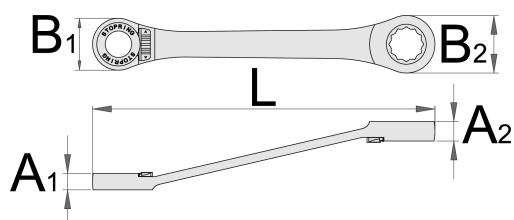

## Profiles

## Advantages:

- ratchet: works both way, screw direction can be changed with button
- 72 - teeth, 5° working angle
- Stop ring on the ring part of the wrench prevents unexpected slip of the wrench from the nut and positioning back on the nut.
- It enables quick and easy tightening of the nut without causing damage to the user and quick, save and precise positioning of the wrench on the nut.