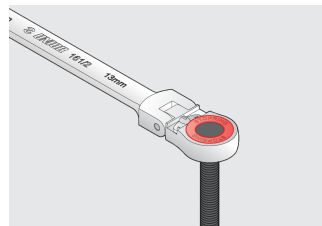

Flexible ratchet combination wrench

161/2

Profiles

Product features

- material: premium chrome vanadium steel
- drop forged, entirely hardened and tempered

Advantages:

- ratchet: works both way, screw direction can be changed with button
- 72 - teeth, 5° working angle
- Stop ring on the ring part of the wrench prevents unexpected slip of the wrench from the nut and positioning back on the nut.
- It enables quick and easy tightening of the nut without causing damage to the user and quick, save and precise positioning of the wrench on the nut.

Barcode	mm	L	B2	B1	A2	A1	Icon	Icon
622837	6	136	17,4	16,9	8,4	4,9	50	Till end of stock
622839	8	136	17,4	16,9	8,4	4,9	50	Till end of stock

		L	B2	B1	A2	A1		
622841	10	160	20,9	20,8	8,4	3,8	72	Till end of stock
622842	11	177,5	23,4	25,1	9,7	6,2	95	Till end of stock
622843	12	177,5	23,4	25,1	9,7	6,2	95	Till end of stock
622844	13	187,3	24,9	27,2	9,7	6,4	124	Till end of stock
622845	14	194,7	27,4	29,3	10,1	7	144	Till end of stock
622846	15	218	30,4	33	11,7	7,4	207	Till end of stock
622847	16	218	30,4	33	11,7	7,4	207	Till end of stock
622848	17	234,8	31,9	35,2	11,7	8,2	236	Till end of stock
622849	18	251,3	34,5	39,4	12	9	290	Till end of stock
622850	19	251,3	34,5	39,4	12	9	280	Till end of stock

* Images of products are symbolic. All dimensions are in mm, and weight in grams. All listed dimensions may vary in tolerance.

Usage (pictures)

Without stop ring.

Stop ring on the ring part of the wrench prevents unexpected slip of the wrench from the nut and positioning back on the nut.