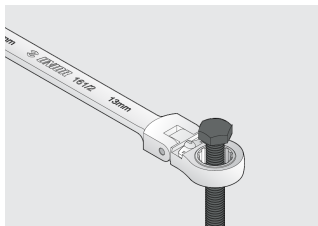

Flexible ratchet combination wrench

161/2

Profiles

Product features

- material: premium chrome vanadium steel
- drop forged, entirely hardened and tempered

Advantages:

- ratchet: works both way, screw direction can be changed with button
- 72 - teeth, 5° working angle
- Stop ring on the ring part of the wrench prevents unexpected slip of the wrench from the nut and positioning back on the nut.
- It enables quick and easy tightening of the nut without causing damage to the user and quick, save and precise positioning of the wrench on the nut.

Barcode	mm	L	B2	B1	A2	A1	Icon	Icon
622837	6	136	17,4	16,9	8,4	4,9	50	Till end of stock
622839	8	136	17,4	16,9	8,4	4,9	50	Till end of stock

		L	B2	B1	A2	A1		
622841	10	160	20,9	20,8	8,4	3,8	72	Till end of stock
622842	11	177,5	23,4	25,1	9,7	6,2	95	Till end of stock
622843	12	177,5	23,4	25,1	9,7	6,2	95	Till end of stock
622844	13	187,3	24,9	27,2	9,7	6,4	124	Till end of stock
622845	14	194,7	27,4	29,3	10,1	7	144	Till end of stock
622846	15	218	30,4	33	11,7	7,4	207	Till end of stock
622847	16	218	30,4	33	11,7	7,4	207	Till end of stock
622848	17	234,8	31,9	35,2	11,7	8,2	236	Till end of stock
622849	18	251,3	34,5	39,4	12	9	290	Till end of stock
622850	19	251,3	34,5	39,4	12	9	280	Till end of stock

* Images of products are symbolic. All dimensions are in mm, and weight in grams. All listed dimensions may vary in tolerance.

Usage (pictures)

Without stop ring.

Stop ring on the ring part of the wrench prevents unexpected slip of the wrench from the nut and positioning back on the nut.