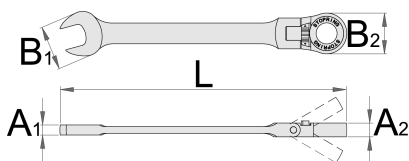

Flexible ratchet combination wrench

161/2

Profiles

Product features

- material: premium chrome vanadium steel
- drop forged, entirely hardened and tempered

Advantages:

- ratchet: works both way, screw direction can be changed with button
- 72 - teeth, 5° working angle
- Stop ring on the ring part of the wrench prevents unexpected slip of the wrench from the nut and positioning back on the nut.
- It enables quick and easy tightening of the nut without causing damage to the user and quick, save and precise positioning of the wrench on the nut.

Barcode	mm	L	B2	B1	A2	A1	Icon	Icon
622837	6	136	17,4	16,9	8,4	4,9	50	Till end of stock
622839	8	136	17,4	16,9	8,4	4,9	50	Till end of stock

		L	B2	B1	A2	A1		
622841	10	160	20,9	20,8	8,4	3,8	72	Till end of stock
622842	11	177,5	23,4	25,1	9,7	6,2	95	Till end of stock
622843	12	177,5	23,4	25,1	9,7	6,2	95	Till end of stock
622844	13	187,3	24,9	27,2	9,7	6,4	124	Till end of stock
622845	14	194,7	27,4	29,3	10,1	7	144	Till end of stock
622846	15	218	30,4	33	11,7	7,4	207	Till end of stock
622847	16	218	30,4	33	11,7	7,4	207	Till end of stock
622848	17	234,8	31,9	35,2	11,7	8,2	236	Till end of stock
622849	18	251,3	34,5	39,4	12	9	290	Till end of stock
622850	19	251,3	34,5	39,4	12	9	280	Till end of stock

* Images of products are symbolic. All dimensions are in mm, and weight in grams. All listed dimensions may vary in tolerance.

Usage (pictures)

Without stop ring.

Stop ring on the ring part of the wrench prevents unexpected slip of the wrench from the nut and positioning back on the nut.