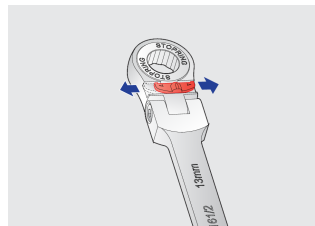

Flexible ratchet combination wrench

161/2

Profiles

Product features

- material: premium chrome vanadium steel
- drop forged, entirely hardened and tempered

Advantages:

- ratchet: works both way, screw direction can be changed with button
- 72 - teeth, 5° working angle
- Stop ring on the ring part of the wrench prevents unexpected slip of the wrench from the nut and positioning back on the nut.
- It enables quick and easy tightening of the nut without causing damage to the user and quick, save and precise positioning of the wrench on the nut.

Barcode	mm	L	B2	B1	A2	A1	Icon	Icon
622837	6	136	17,4	16,9	8,4	4,9	50	Till end of stock
622839	8	136	17,4	16,9	8,4	4,9	50	Till end of stock

		L	B2	B1	A2	A1		
622841	10	160	20,9	20,8	8,4	3,8	72	Till end of stock
622842	11	177,5	23,4	25,1	9,7	6,2	95	Till end of stock
622843	12	177,5	23,4	25,1	9,7	6,2	95	Till end of stock
622844	13	187,3	24,9	27,2	9,7	6,4	124	Till end of stock
622845	14	194,7	27,4	29,3	10,1	7	144	Till end of stock
622846	15	218	30,4	33	11,7	7,4	207	Till end of stock
622847	16	218	30,4	33	11,7	7,4	207	Till end of stock
622848	17	234,8	31,9	35,2	11,7	8,2	236	Till end of stock
622849	18	251,3	34,5	39,4	12	9	290	Till end of stock
622850	19	251,3	34,5	39,4	12	9	280	Till end of stock

* Images of products are symbolic. All dimensions are in mm, and weight in grams. All listed dimensions may vary in tolerance.

Usage (pictures)

Without stop ring.

Stop ring on the ring part of the wrench prevents unexpected slip of the wrench from the nut and positioning back on the nut.

Ratchet: works both ways, turning direction can be changed with button.

Allows working with ring head inclination up to max 90°.

Frequently asked questions

Do wrenches with a ratchet need to be oiled?

No, the ratchet mechanism should not be oiled, but the dirt should be removed with a non-corrosive cleaning agent.