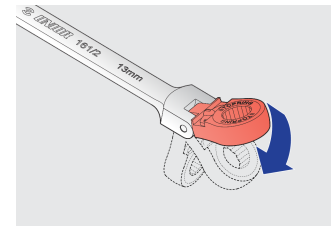

Flexible ratchet combination wrench

161/2

Profiles

Product features

- material: premium chrome vanadium steel
- drop forged, entirely hardened and tempered

Advantages:

- ratchet: works both way, screw direction can be changed with button
- 72 - teeth, 5° working angle
- Stop ring on the ring part of the wrench prevents unexpected slip of the wrench from the nut and positioning back on the nut.
- It enables quick and easy tightening of the nut without causing damage to the user and quick, save and precise positioning of the wrench on the nut.

Barcode	mm	L	B2	B1	A2	A1	Icon	Icon
622837	6	136	17,4	16,9	8,4	4,9	50	Till end of stock
622839	8	136	17,4	16,9	8,4	4,9	50	Till end of stock

		L	B2	B1	A2	A1		
622841	10	160	20,9	20,8	8,4	3,8	72	Till end of stock
622842	11	177,5	23,4	25,1	9,7	6,2	95	Till end of stock
622843	12	177,5	23,4	25,1	9,7	6,2	95	Till end of stock
622844	13	187,3	24,9	27,2	9,7	6,4	124	Till end of stock
622845	14	194,7	27,4	29,3	10,1	7	144	Till end of stock
622846	15	218	30,4	33	11,7	7,4	207	Till end of stock
622847	16	218	30,4	33	11,7	7,4	207	Till end of stock
622848	17	234,8	31,9	35,2	11,7	8,2	236	Till end of stock
622849	18	251,3	34,5	39,4	12	9	290	Till end of stock
622850	19	251,3	34,5	39,4	12	9	280	Till end of stock

* Images of products are symbolic. All dimensions are in mm, and weight in grams. All listed dimensions may vary in tolerance.

Usage (pictures)

Without stop ring.

Stop ring on the ring part of the wrench prevents unexpected slip of the wrench from the nut and positioning back on the nut.

Ratchet: works both ways, turning direction can be changed with button.

Allows working with ring head inclination up to max 90°.

Frequently asked questions

Do wrenches with a ratchet need to be oiled?

No, the ratchet mechanism should not be oiled, but the dirt should be removed with a non-corrosive cleaning agent.