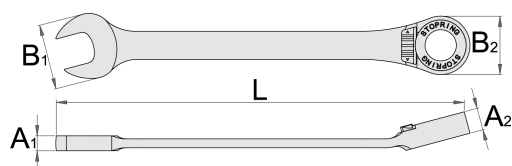

Ratchet combination wrench

160/2

Usage

Profiles

[\(/eng/about-us/materials\)](/eng/about-us/materials)

[\(/eng/support/warranty\)](/eng/support/warranty)

Product features

- material: premium chrome vanadium steel
- drop forged, entirely hardened and tempered

Advantages:

- ratchet: works both way, screw direction can be changed with button
- 72 - teeth, 5° working angle
- Stop ring on the ring part of the wrench prevents unexpected slip of the wrench from the nut and positioning back on the nut.
- It enables quick and easy tightening of the nut without causing damage to the user and quick, save and precise positioning of the wrench on the nut.

622818

8

L

134

B2

17,1

B1

16,7