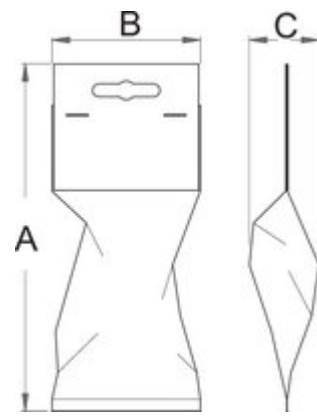

Náhradné rezné koliesko pre 361/6

361.1/7

Profiles

[./sk/support/warranty](https://sk/support/warranty)

Product features

- for article 361/6A

601109

1/8" - 2"

35

Retail packaging

Barcode	MA	MB	MC	Icon
601109	125	80	19	35

Transport packaging

Barcode	Icon	TA	TB	TC	Icon
601109	1				