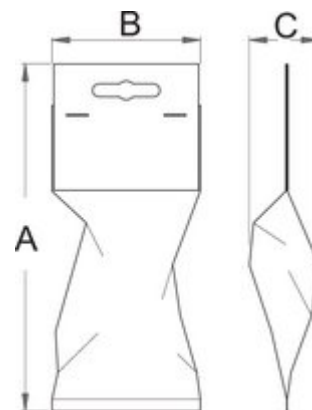

Náhradný valček pre 358/6

358.2/5

Profiles

[./sk/support/warranty.](https://uniortools.com/sk/support/warranty)

601103

9

Retail packaging

Barcode	MB	MC	MA	Icon
601103	80	8	105	9