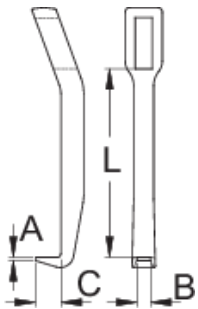

# Arm

683.2/2

## Product features

- material: premium flex chrome vanadium steel
- drop forged, entirely hardened and tempered
- surface finish: chrome plated to standard ISO 1456:2009

	Nº	L	A	B	C	
623075	60 - 90	90	5	12,5	10	100
623076	130 - 180	140	7	16	15	240
623077	250 - 350	195	11	24	22	828

\* Images of products are symbolic. All dimensions are in mm, and weight in grams. All listed dimensions may vary in tolerance.