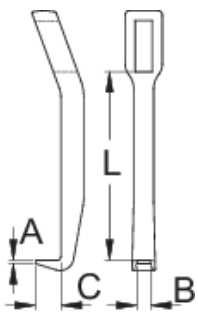

# Arm

683.2/2

## Product features

- material: premium flex chrome vanadium steel
- drop forged, entirely hardened and tempered
- surface finish: chrome plated to standard ISO 1456:2009

	Nº	L	A	B	C	
623075	60 - 90	90	5	12,5	10	100
623076	130 - 180	140	7	16	15	240
623077	250 - 350	195	11	24	22	828

\* Images of products are symbolic. All dimensions are in mm, and weight in grams. All listed dimensions may vary in tolerance.